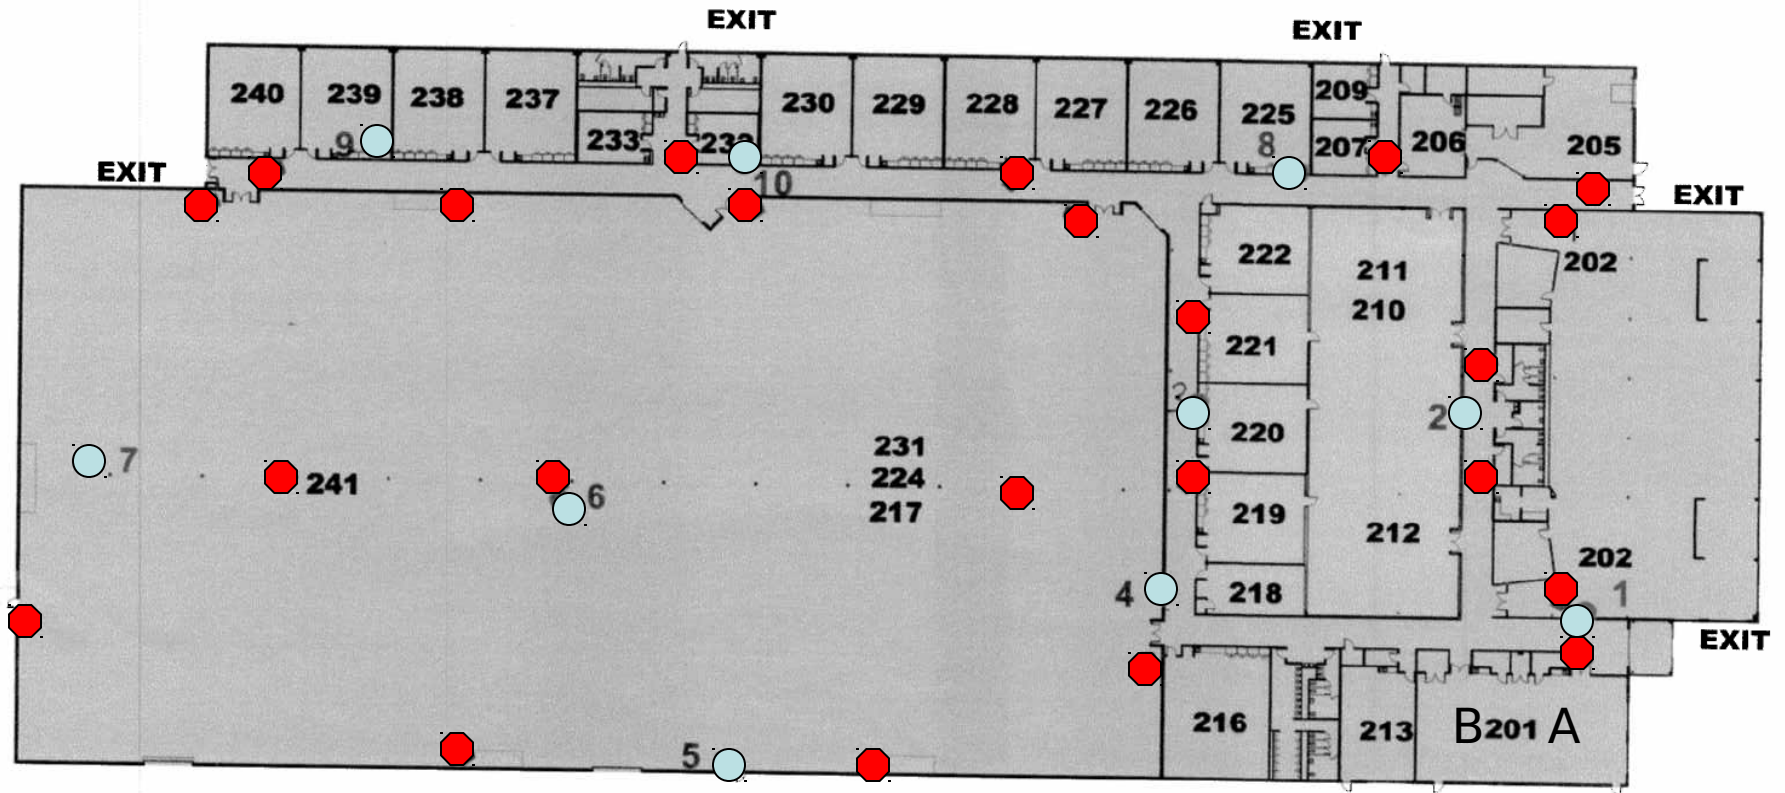

Your space will be 201A&B
and 226, 227

LEGEND

- Fire Extinguishers
- Emergency Phones

Rooms 211-222 are designated storm shelters